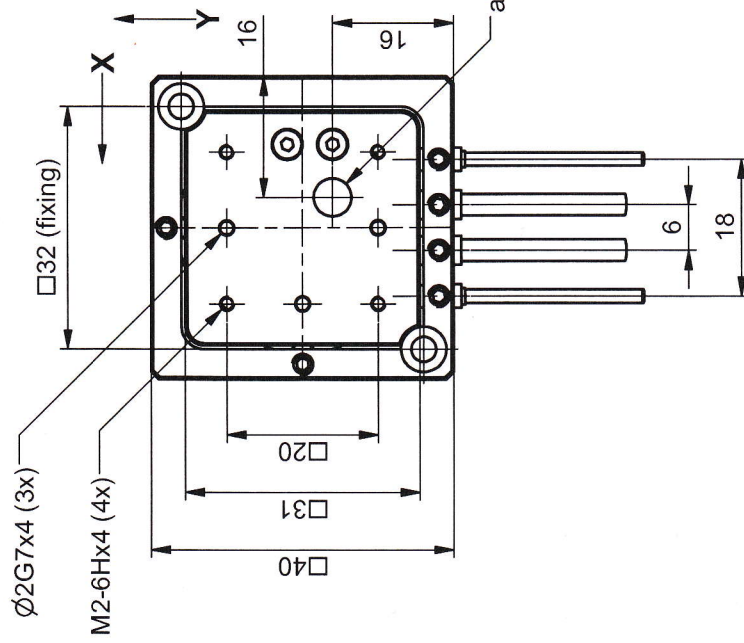

top view

side view

bottom view

model 1:1

ORIGINAL

standard cable length 1,2m (EXT/DIG 2m)

part.-no.	T-201-01	part.-name	PXY38 SG
file name	PT20101	OK: date/sign.	17. AUG. 2011
		scale	M 1:1
			customers drawing
			piezosystem jena