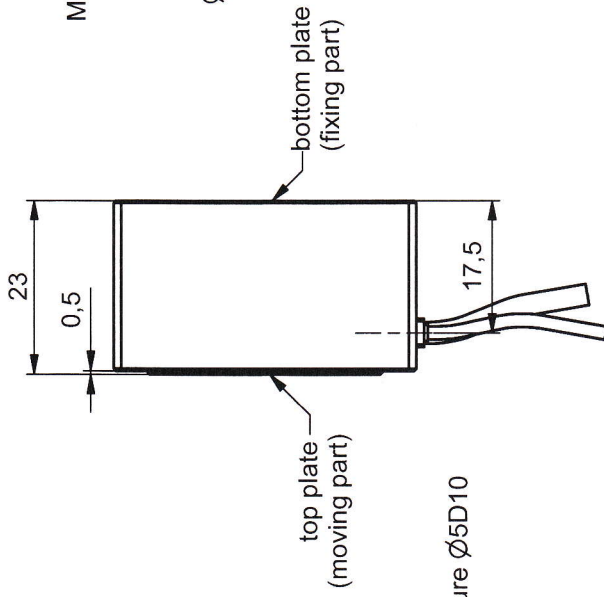

top view

side view

bottom view

model 1:1

ORIGINAL

standard cable length 1,2m (EXT/DIG 2m)

part.-no.	T-201-01	part.-name	PXY38 SG
file name	PT20101	OK: date/sign.	17. AUG. 2011
		scale	M 1:1
			customers drawing
			piezosystem jena