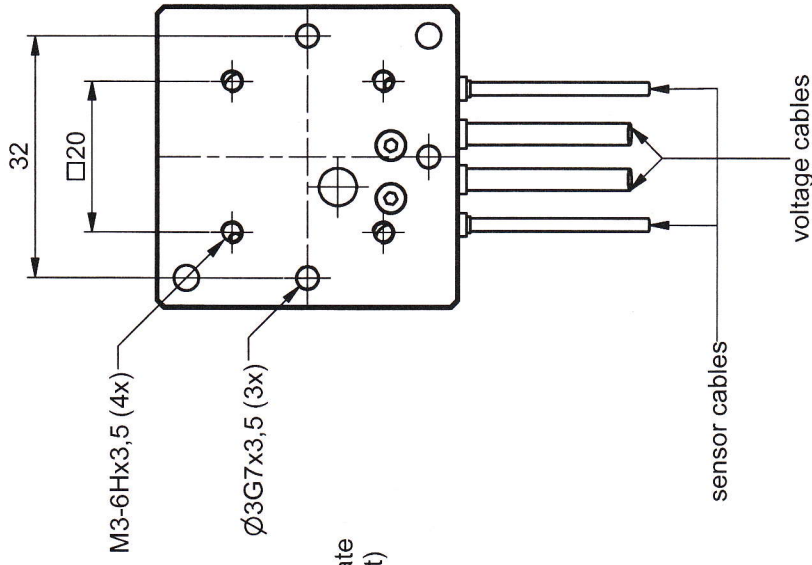

top view

side view

bottom view

model 1:1

ORIGINAL

standard cable length 1,2m (EXT/DIG 2m)

part.-no.	T-201-01	part.-name	PXY38 SG
file name	PT20101	OK: date/sign.	17. AUG. 2011
		scale	M 1:1
			customers drawing
			piezosystem jena