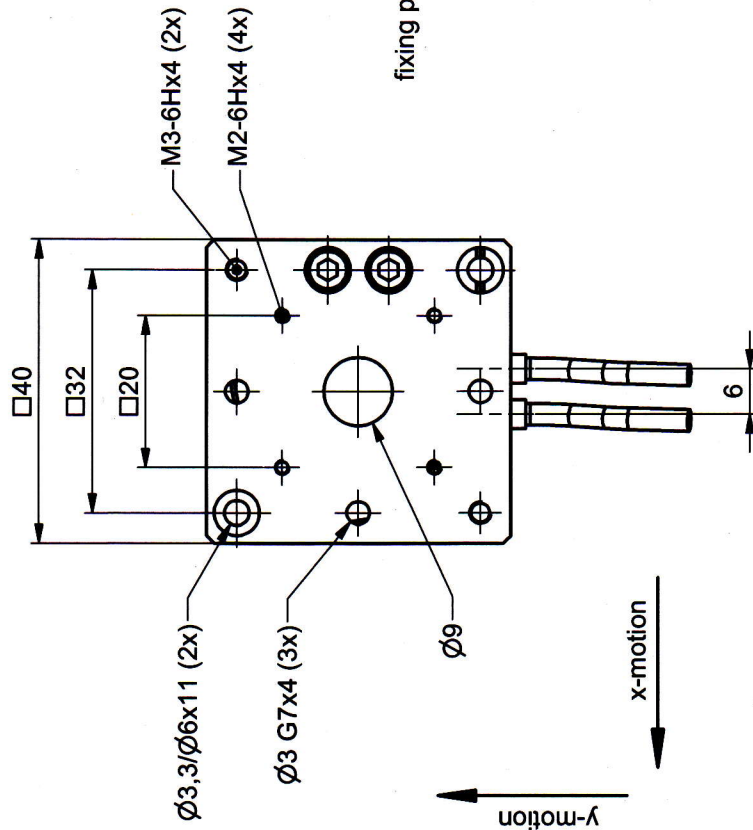

top view

bottom view

standard cable length: 1000mm

|   |          |                   |            |
|---|----------|-------------------|------------|
| part.-no.   | T-203-00 | part.-name        | PXY 100    |
| file name   | PT20300  | OK: date/sign.    | 20.11.2013 |
|  | scale    | customers drawing |            |
|   | 1:1      | piezosystem jena  |            |