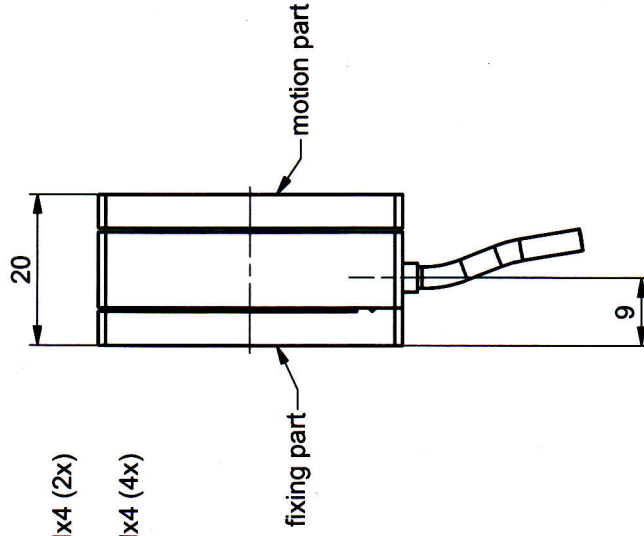

top view

bottom view

standard cable length: 1000mm

|   |          |                   |            |
|---|----------|-------------------|------------|
| part.-no.   | T-203-00 | part.-name        | PXY 100    |
| file name   | PT20300  | OK: date/sign.    | 20.11.2013 |
|  | scale    | customers drawing |            |
|   | 1:1      | piezosystem jena  |            |