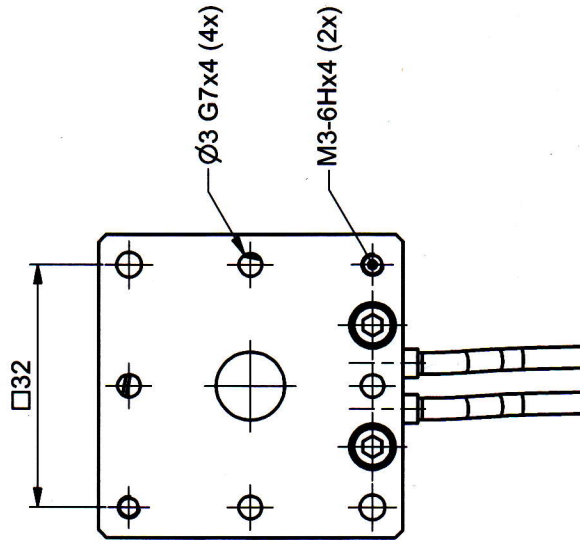

top view

bottom view

standard cable length: 1000mm

|   |          |                   |            |
|---|----------|-------------------|------------|
| part.-no.   | T-203-00 | part.-name        | PXY 100    |
| file name   | PT20300  | OK: date/sign.    | 20.11.2013 |
|  | scale    | customers drawing |            |
|   | 1:1      | piezosystem jena  |            |