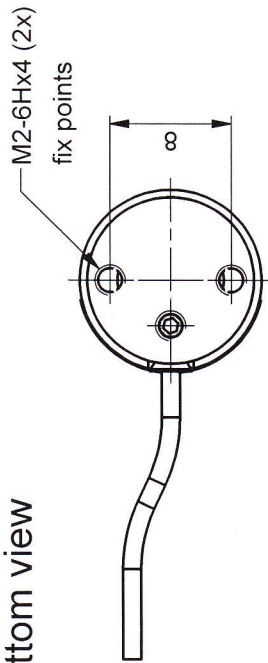

bottom view

side view

top view

model 2:1

ORIGINAL

standard cable length 1m

part.-no.	K-120-00	part.-name	PSH 4/1
file name	PK12000	OK: date/sign.	12. SEP. 2011
	Scale	customers drawing	
	2:1	piezosystem jena	