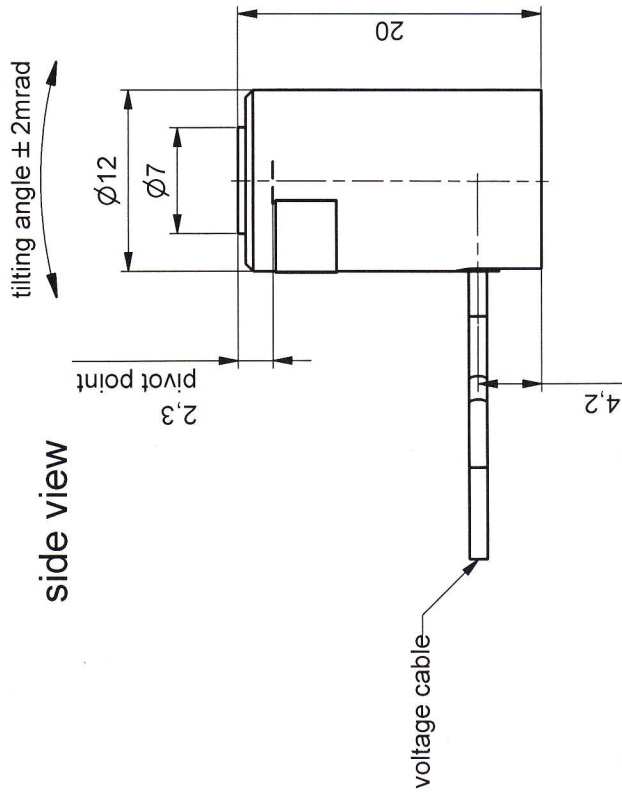

bottom view

side view

top view

model 2:1

ORIGINAL

standard cable length 1m

part.-no.	K-120-00	part.-name	PSH 4/1
file name	PK12000	OK: date/sign.	12. SEP. 2011
	Scale	customers drawing	
	2:1	piezosystem jena	